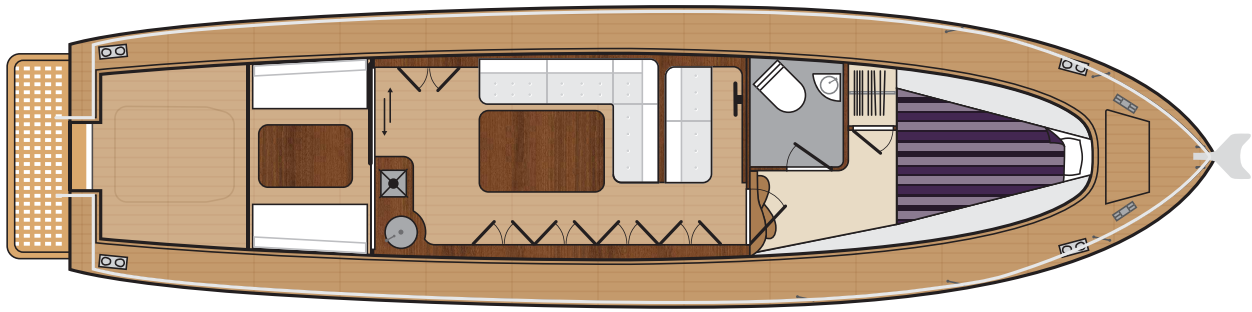

SIGO MARINE
SHIPYARD

Admiral

Compact motor yacht, allows you to enjoy all kinds of leisure in coastal and in-land waters. This yacht is ideal weekender cruiser for fishing, sailing and sea trips.

Admiral is a modernised project developed by the Design Beureau of Sigo Marine. Excellent performance of the vessel combined with well considered details essential for the comfort recreation.

technical data

Hull material: Steel
 Length overall: 12.80 m
 Beam overall: 3.28 m
 Weight: 12 000 kg
 Speed: 12 knots
 People max.: 8

Berth: 3
 Fuel tanks: 2x320 L
 Water tanks: 2x300 L
 Sewage tanks: 2x250 L
 Draught: 1.1 m